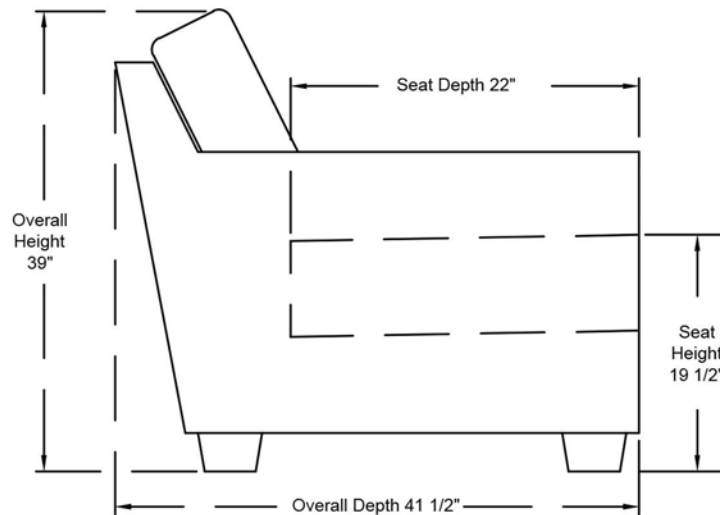

## WEST HAVEN

Sofa (3-S)

Love seat (2-S)

Chair (1-S)

Push Back Recliner (-13)  
\*Space needed-fully reclined

Ottoman (00)

all dimensions are approximate