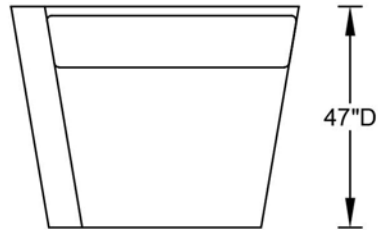

VERMONT

60"W 43"H

LAF Chair (1-S-18)

60"W 43"H

RAF Chair (1-S-19)

54"W 44"H

Armless Wedge Chair (1-S-23)

Swivel Corner Chair (1-S-13)

Popular configuration

all dimensions are approximate