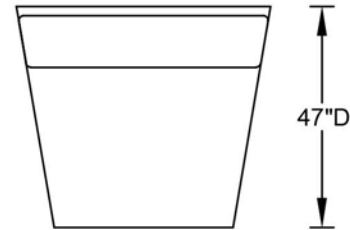

VERMONT

60"W 43"H

LAF Chair (1-S-18)

60"W 43"H

RAF Chair (1-S-19)

54"W 44"H

Armless Wedge Chair (1-S-23)

Swivel Corner Chair (1-S-13)

Popular configuration

all dimensions are approximate