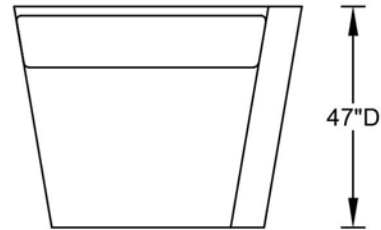

VERMONT

60"W 43"H

LAF Chair (1-S-18)

60"W 43"H

RAF Chair (1-S-19)

54"W 44"H

Armless Wedge Chair (1-S-23)

Swivel Corner Chair (1-S-13)

Popular configuration

all dimensions are approximate