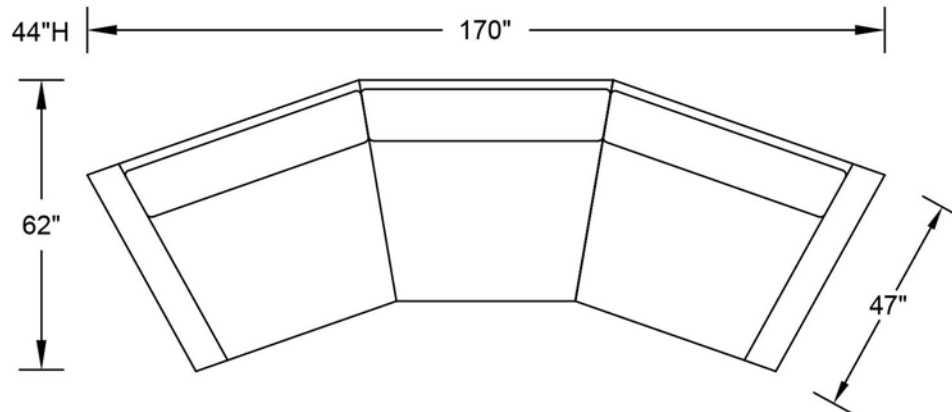

VERMONT

60"W 43"H

LAF Chair (1-S-18)

60"W 43"H

RAF Chair (1-S-19)

54"W 44"H

Armless Wedge Chair (1-S-23)

Swivel Corner Chair (1-S-13)

Popular configuration

all dimensions are approximate