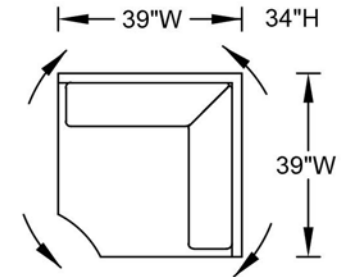

VERMONT

60"W 43"H

LAF Chair (1-S-18)

60"W 43"H

RAF Chair (1-S-19)

54"W 44"H

Armless Wedge Chair (1-S-23)

Swivel Corner Chair (1-S-13)

Popular configuration

all dimensions are approximate