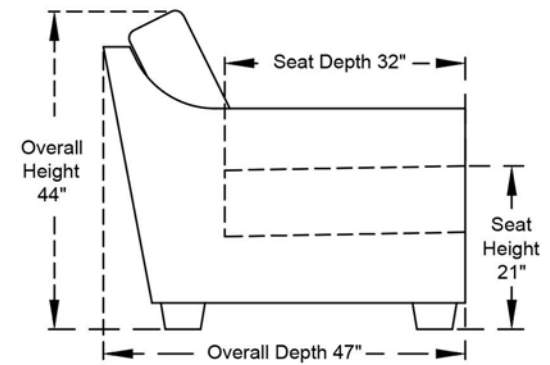

VERMONT

60"W 43"H

LAF Chair (1-S-18)

60"W 43"H

RAF Chair (1-S-19)

54"W 44"H

Armless Wedge Chair (1-S-23)

Swivel Corner Chair (1-S-13)

Popular configuration

all dimensions are approximate