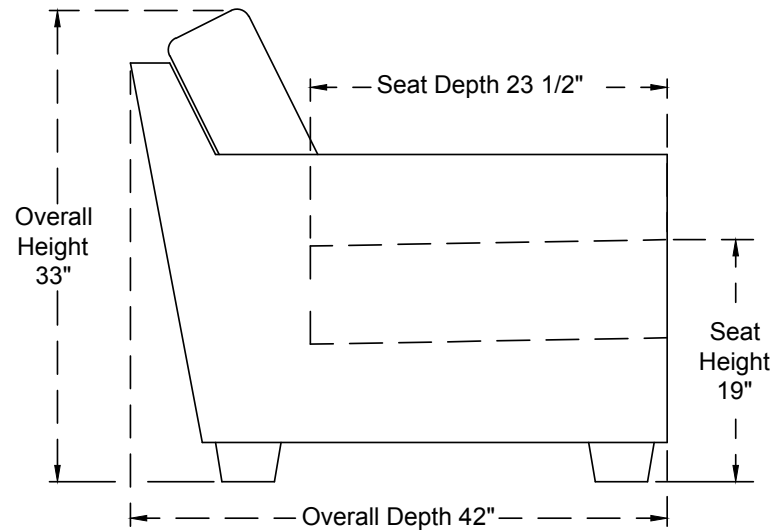

VALENTINO

Sofa (3-S)

Swivel Chair (1-S-14)

Bench Ottoman (01)

all dimensions are approximate