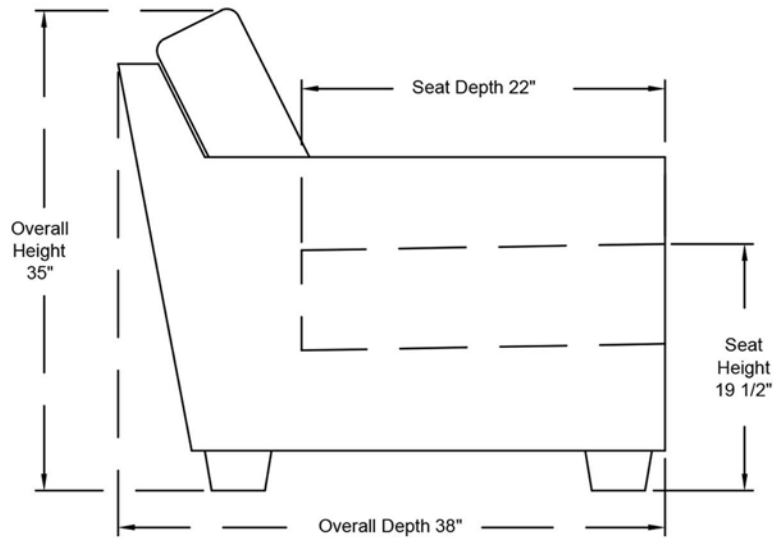

RHONE

Sofa (3-S)

Love seat (2-S)

Accent Chair (1-S-22)

Ottoman (00)

all dimensions are approximate