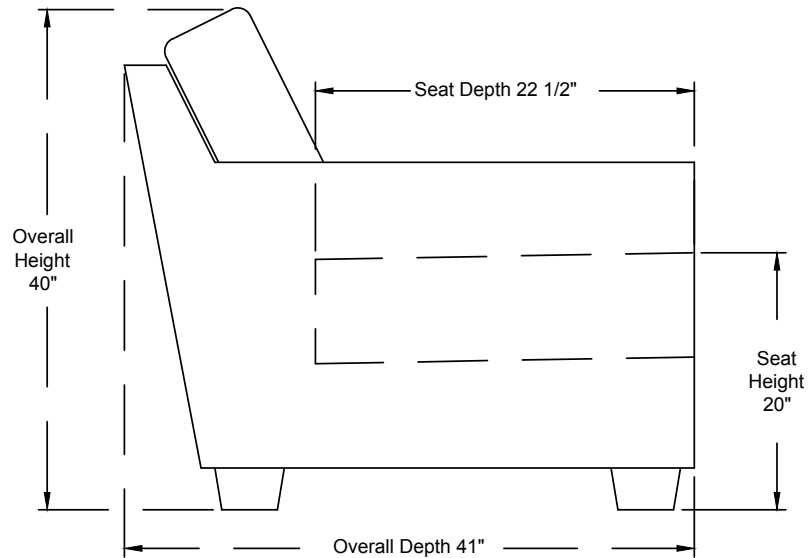

## NEWCASTLE

Conversation sofa (3-SC)

Chair (1-S)

Ottoman (00)

all dimensions are approximate