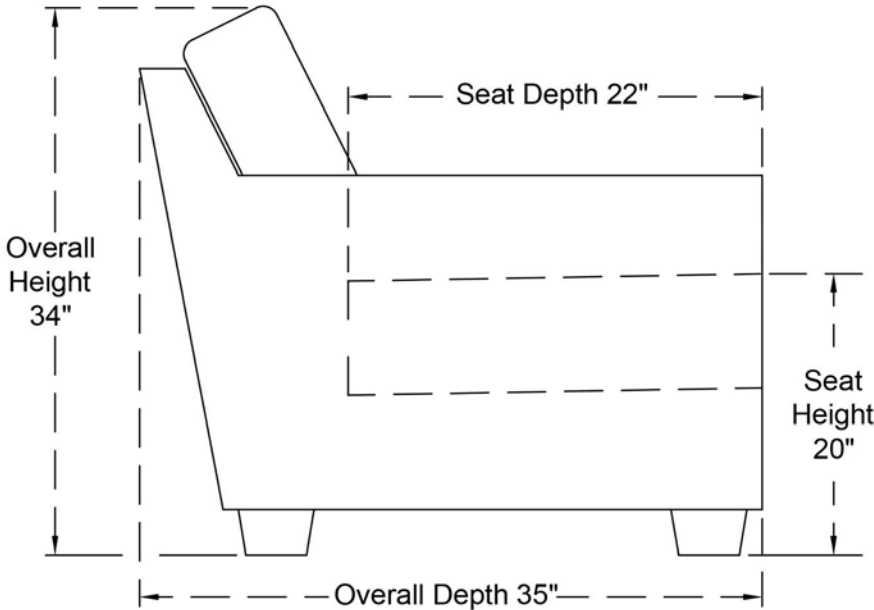

MONTANA

Swivel Chair (1-S-14)

all dimensions are approximate