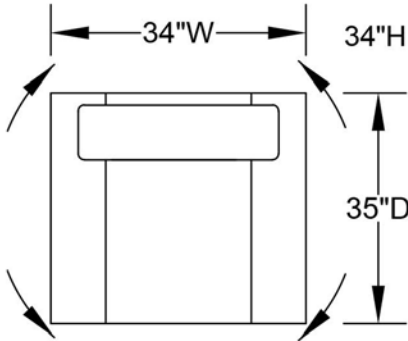

MONTANA

Swivel Chair (1-S-14)

all dimensions are approximate