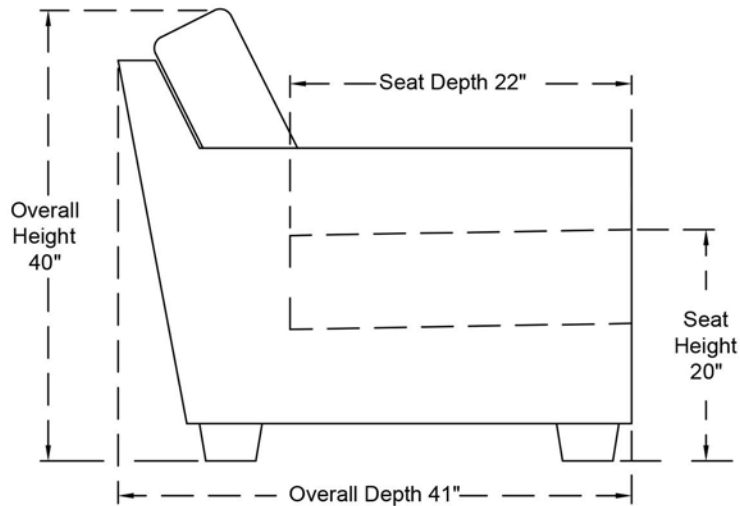

MAXINE

Sofa with dual power recliners (3-S-PR)

Love seat with dual power recliners (2-S-PR)

Chair with power recliner (1-S-PR)

all dimensions are approximate