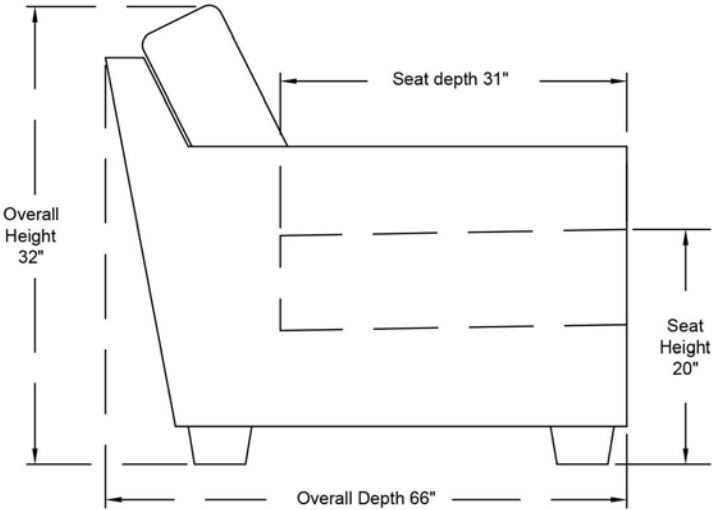

GARLAND

← 34"W → | 32"H

LAF Chaise (5-S18)

← 34"W → | 32"H

RAF Chaise (5-S19)

all dimensions are approximate