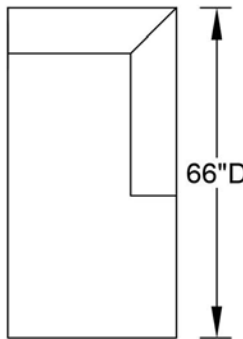

GARLAND

← 34"W → | 32"H

LAF Chaise (5-S18)

← 34"W → | 32"H

RAF Chaise (5-S19)

all dimensions are approximate