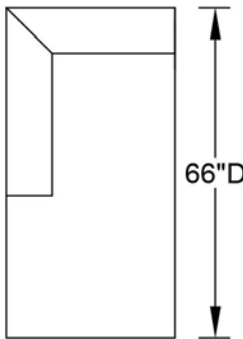

GARLAND

← 34"W → | 32"H

LAF Chaise (5-S18)

← 34"W → | 32"H

RAF Chaise (5-S19)

all dimensions are approximate