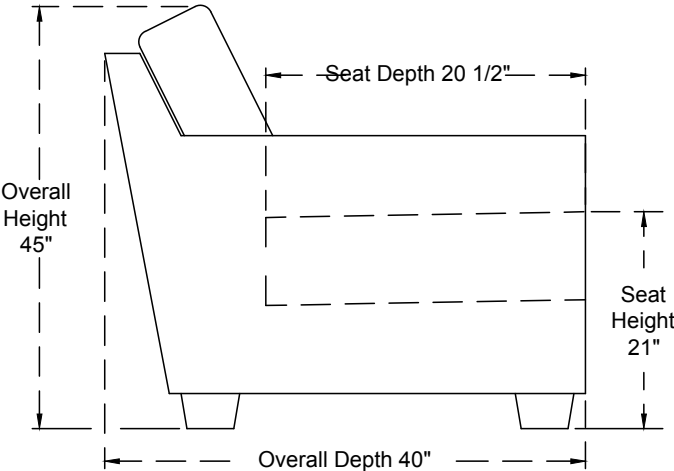

DEVON

Push Back Recliner (15R)
* Space needed-fully reclined

all dimensions are approximate