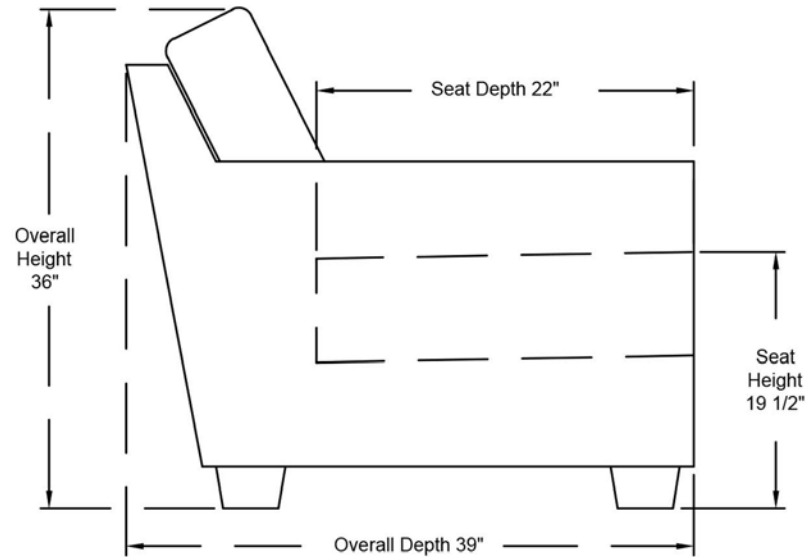

## CLEO

Sofa (3-S)

Love seat (2-S)

Chair (1-S)

Ottoman (00)

all dimensions are approximate