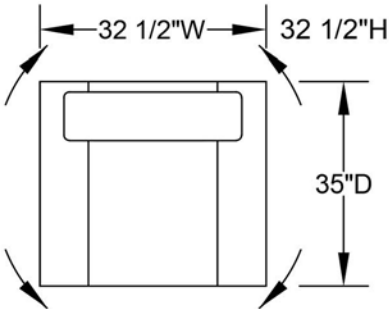

CHESTER

Swivel Chair (1S-14)

all dimensions are approximate