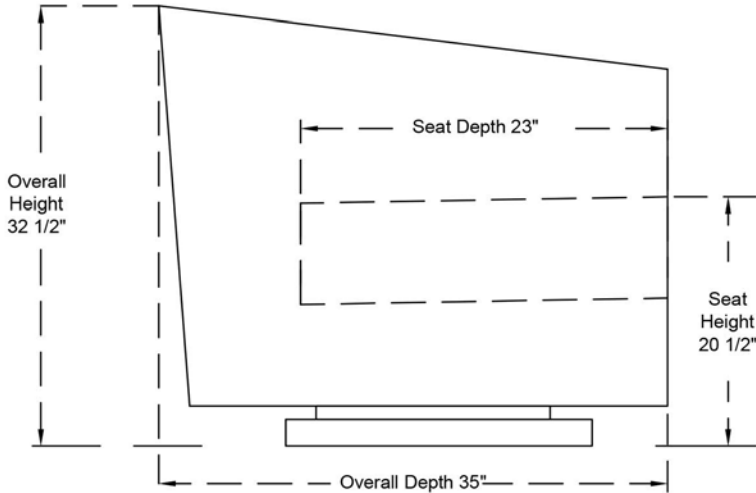

CHESTER

Swivel Chair (1S-14)

all dimensions are approximate