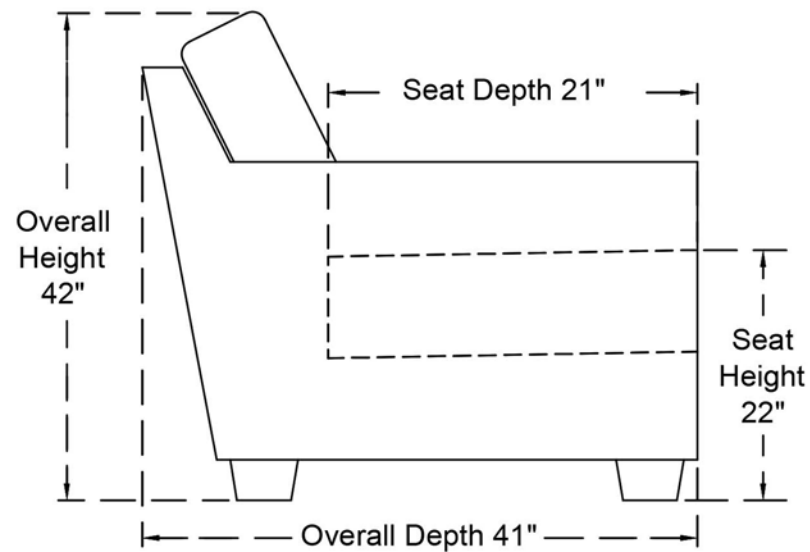

CATRINA

Sofa with dual power recliners (3-S-P)
Sofa with dual manual recliners (3-S-M)

Love seat with dual power recliners (2-S-P)
Love seat with dual manual recliners (2-S-M)

Chair with power recliner (1-S-P)
Chair with manual recliner (1-S-M)

all dimensions are approximate