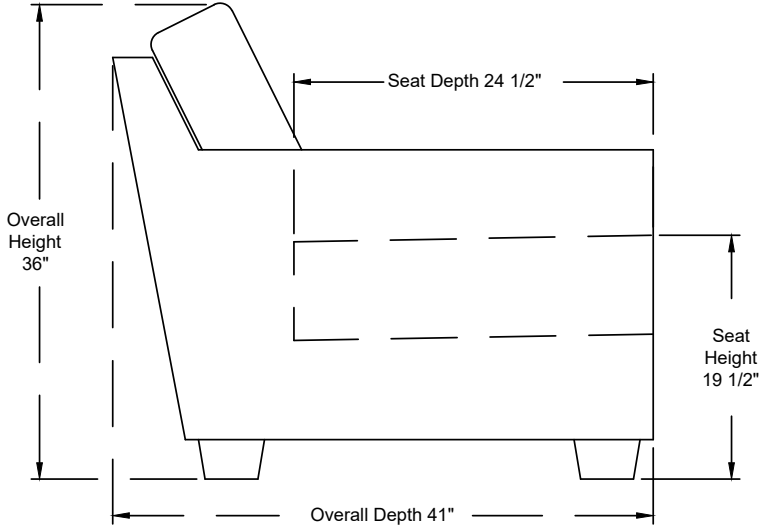

**BERMINGHAM**

Conversation sofa (3-SC)

all dimensions are approximate