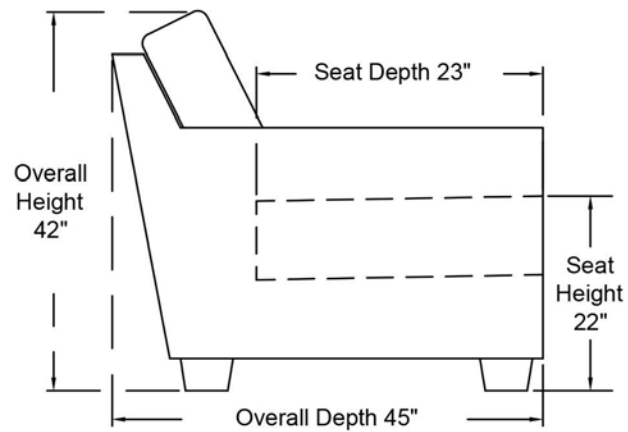

BERKSHIRE

Conversation sofa (3-SC)

Sofa (3-S)

Love seat (2-S)

Chair (1-S)

Swivel Glider Chair (1S-16)

Bench Ottoman (01)

Ottoman (00)

all dimensions are approximate