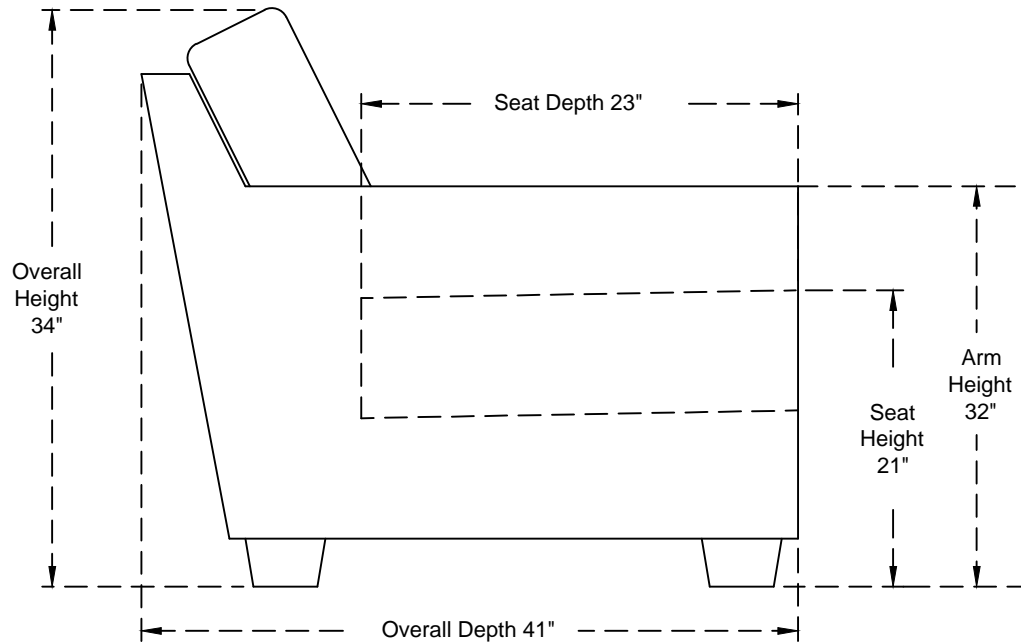

Conversation sofa (3-SC)

Round Ottoman (04)

AL-1042

All dimensions are approximate.