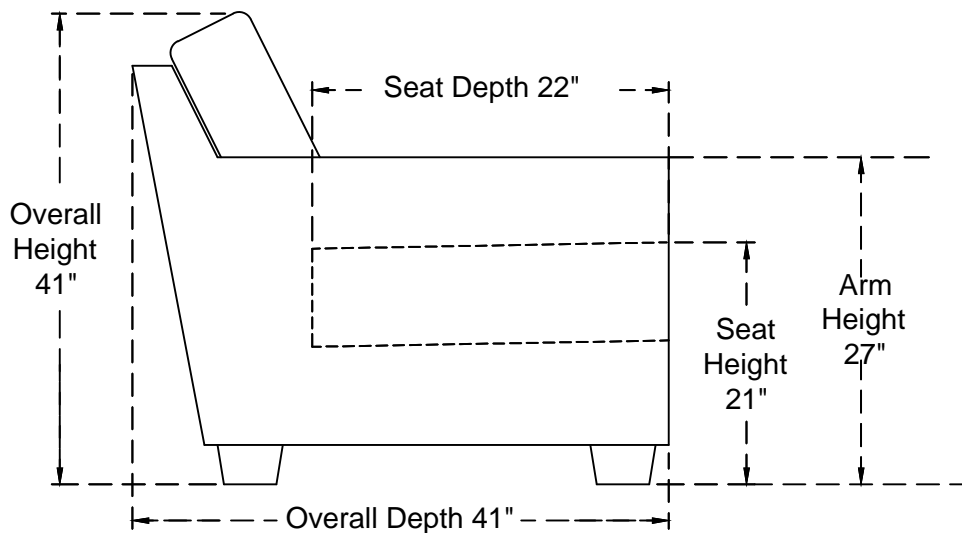

Sofa with dual power recliners (3-S-PR)
Sofa with dual manual recliners (3-S-MR)

Love seat with dual power recliners (2-S-PR)
Love seat with dual manual recliners (2-S-MR)

Chair with single power recliners (1-S-PR)
Chair with single manual recliners (1-S-MR)

AL-1039

All dimensions are approximate.