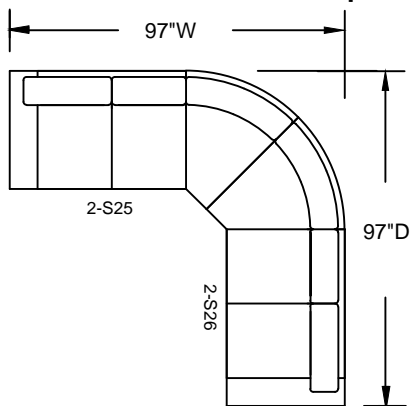

Grande Sofa (3-GS)

Love seat (2-S)

Chair & 1/2 (1-S)

Push Back Recliner (15R)

LAF Love seat + half wedge (2-S25)

RAF Love seat + half wedge (2-S26)

LAF sofa (3S-18)

RAF sofa (3S-19)

LAF Corner sofa (3S-28)

RAF corner sofa (3S-29)

Ottoman (00)

Bench Ottoman (01)

Popular configurations

AL-1005

All dimensions are approximate.