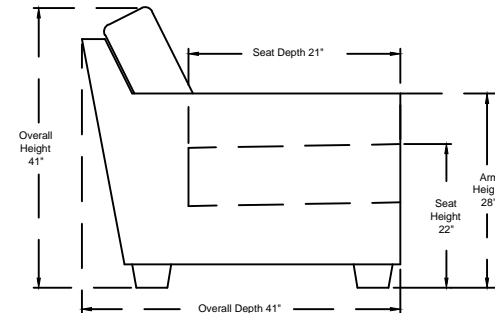

Grande Sofa (3-GS)

Love seat (2-S)

Chair & 1/2 (1-S)

Push Back Recliner (15R)

LAF Love seat + half wedge (2-S25)

RAF Love seat + half wedge (2-S26)

LAF sofa (3S-18)

RAF sofa (3S-19)

LAF Corner sofa (3S-28)

RAF corner sofa (3S-29)

Ottoman (00)

Bench Ottoman (01)

Popular configurations

AL-1005

All dimensions are approximate.