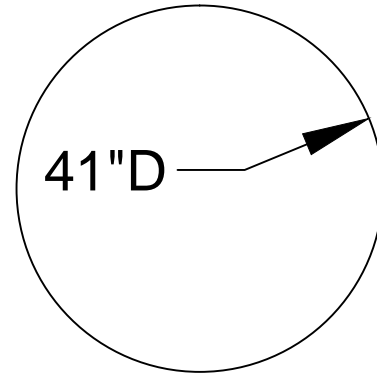

20"H

Round Ottoman

AL-022-04

All dimensions are approximate.